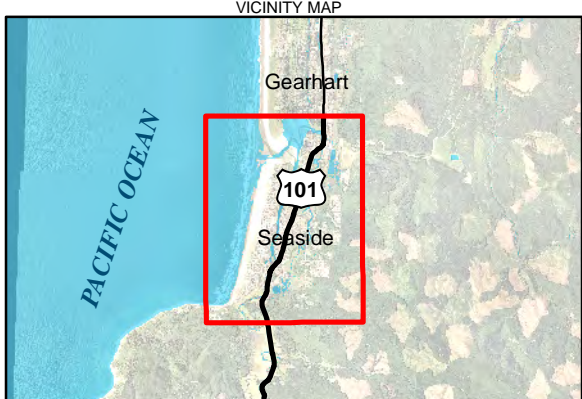

Potential Stop Locations

- ① Seaside Airport
- ② US 101 and 24th Ave.
- ③ Seaside High School
- ④ Necanicum Dr. and 4th Ave.
- ⑤ Necanicum Dr. and 5th Ave. (Convention Center Seaside)
- ⑥ Holiday Dr. and Oceanway St.
- ⑦ Broadway and Prom (Prom Circle)
- ⑧ Downing St. and Ave. G
- ⑨ Downing St. and Ave. S
- ⑩ Ocean Vista Dr. and Evergreen Dr. (The Cove Parking Area)
- ⑪ Sunset Blvd. and Tillmook Head Trail
- ⑫ Edgewood St. and Avenue U
- ⑬ US101 and Holladay Dr.
- ⑭ US101 and Ave. F
- ⑮ US101 and 1st Ave.
- ⑯ US101 and 12th Ave. (Seaside Factory Outlet Center)

LEGEND

- * Potential Trolley Bus Stops
- ➡➡➡ Potential Seaside Trolley Bus Route
- Streets

FIGURE 2 of 2
DRAFT TRANSIT
RECOMMENDATIONS
POTENTIAL SEASIDE
TROLLEY BUS ROUTE
City of Seaside