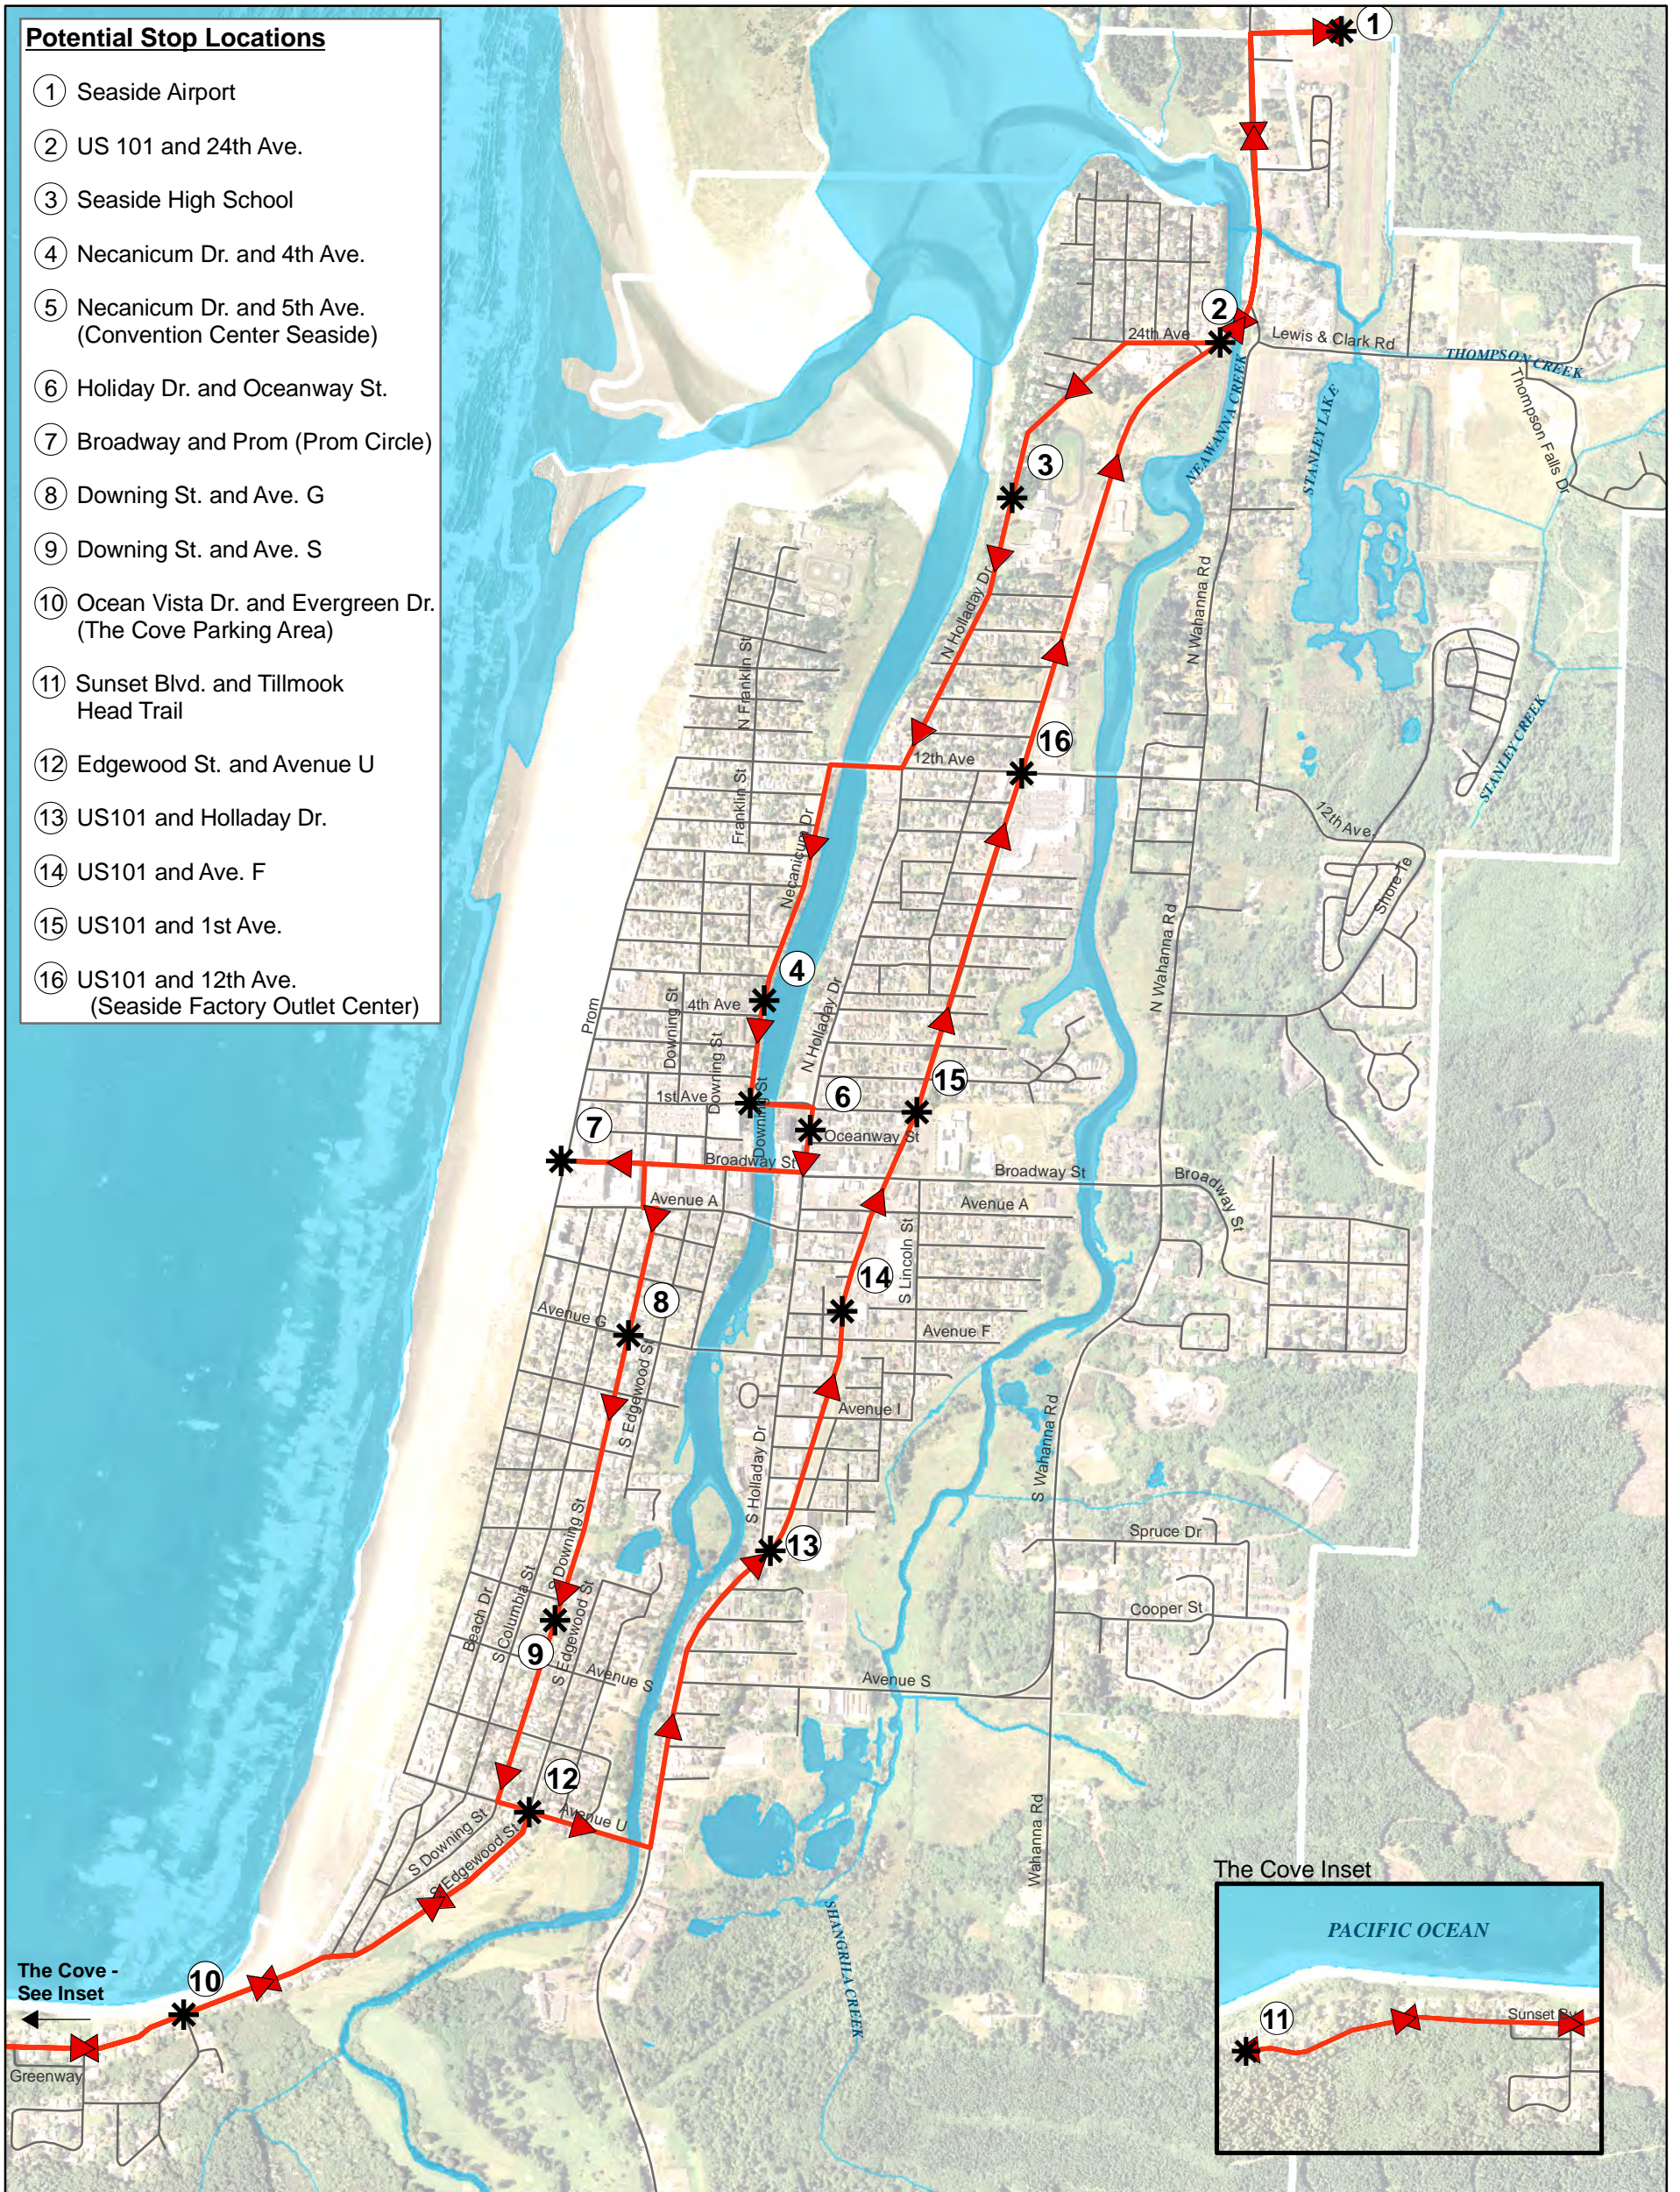

Potential Stop Locations

- ① Seaside Airport
- ② US 101 and 24th Ave.
- ③ Seaside High School
- ④ Necanicum Dr. and 4th Ave.
- ⑤ Necanicum Dr. and 5th Ave. (Convention Center Seaside)
- ⑥ Holiday Dr. and Oceanway St.
- ⑦ Broadway and Prom (Prom Circle)
- ⑧ Downing St. and Ave. G
- ⑨ Downing St. and Ave. S
- ⑩ Ocean Vista Dr. and Evergreen Dr. (The Cove Parking Area)
- ⑪ Sunset Blvd. and Tillmook Head Trail
- ⑫ Edgewood St. and Avenue U
- ⑬ US101 and Holladay Dr.
- ⑭ US101 and Ave. F
- ⑮ US101 and 1st Ave.
- ⑯ US101 and 12th Ave. (Seaside Factory Outlet Center)

LEGEND

- * Potential Trolley Bus Stops
- ➡➡➡ Potential Seaside Trolley Bus Route
- Streets

FIGURE 2 of 2
DRAFT TRANSIT
RECOMMENDATIONS
POTENTIAL SEASIDE
TROLLEY BUS ROUTE
City of Seaside